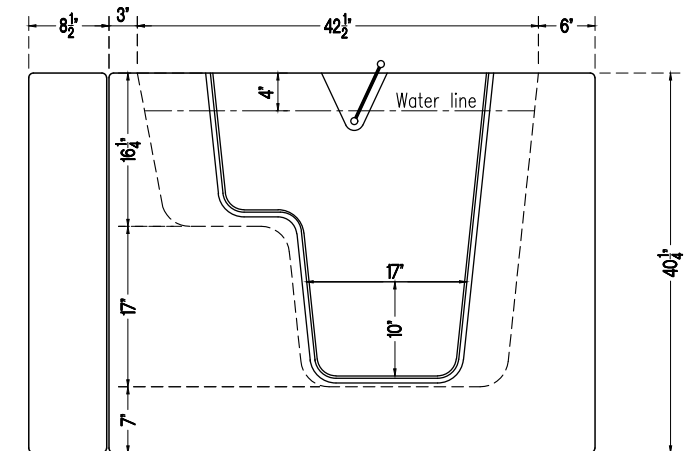

L.A. 3252W

Liquid Accents

Worry-free, easy access

The Liquid Accents 3252W is extremely roomy, luxury-sized, and packed with specialty features. The extra-wide 34½" outward-swinging door is the highlight of this slide-in or transfer seat walk-in tub design. The full seat access from the exterior of the tub was specifically engineered for wheelchair users, seniors with limited mobility and those users with special needs.

The 3252W comes highly recommended by in-home and long-term health care professionals. Special attention was paid to the door and locking mechanism to ensure a worry-free, leak-proof door seal. The 3252W is also an excellent choice for bathers who may have difficulty fitting through smaller tub doorways.

Specifications:

31^{3/4}" W x 51^{1/2}" L x 40^{1/4}" H	17" H x 23" W	195 lbs	34^{1/2}" (at top)
TUB DIMENSIONS	SEAT DIMENSIONS	TUB WEIGHT	DOOR WIDTH

Standard Features L.A. 3252W

- Marine-Grade Fiberglass & Resin Composite Tub Shell
- High-Gloss, Triple-Coated Gelcoat Finish
- One-Piece, Stainless-Steel Support Frame
- 6 Adjustable Leveling Legs
- Low, 6" Door Threshold
- Ergonomic, Push/Pull Door Handle
- Water-Tight Door Seal
- Outward Swinging Door
- 17" High, ADA-Compliant, Contoured Seat
- Neck Pillow
- Interior Safety Grab Bar
- Deck-Mounted, U-Shaped Grab Bar
- Non-Slip, Textured Floor
- Integrated Door Drain
- 4-piece Chrome Faucet
- 2 Integrated Front Access Maintenance Panels
- Color-Matched Extension Kit to fit 60"
- Flangeless Design
- 1 HP Pump
- Anti-Scald Valve

Optional Features L.A. 3252W

- Optional baseboard available in white or biscuit
- Drain Options: 2" Quick Drain or Secondary Toe-Touch Emergency Drain

Hydromassage System Add-Ons & Upgrades