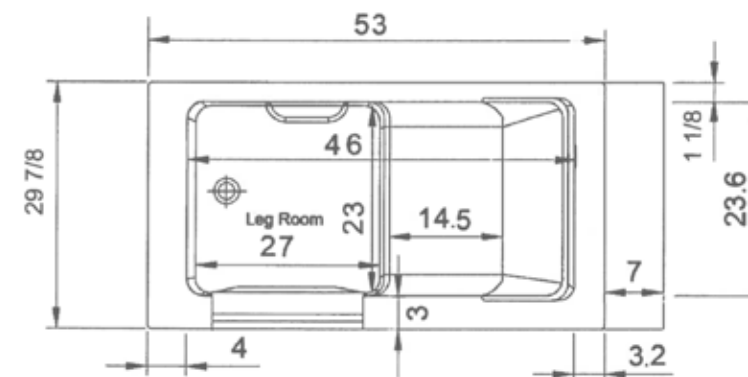

L.A. 3053 Alexis

Liquid Accents

Safety, independence, comfort

With the Alexis Walk-in Bathtub, bathing at home is effortless, safe and soothing. Easy to enter with a low threshold and built-in safety grab bar. The Alexis has everything you need in a walk-in bathtub. Plus, the Alexis is the only walk-in bathtub to offer all five relaxing therapeutic features standard. These features operate independently or simultaneously providing the comfort and relief you seek. The Alexis Walk-in Bathtub conveniently fits into the same space as a standard-sized 60" bathtub or shower.

Specifications:

29^{3/4}" W x 53" L x 37^{1/2}" H	17" W x 24" L	185 lbs	20" (at top)
TUB DIMENSIONS	SEAT DIMENSIONS	TUB WEIGHT	DOOR WIDTH

Standard Features L.A. 3053 ALEXIS

- Stylish chrome fixtures and hand held sprayer
- Dual drains empty the tub quickly
- Easy-to-clean, scratch- and stain-resistant gel coat finish
- Energy saving structural thickness insulates bath and maintains constant water temperature
- Slip-resistant floor
- Stainless steel safety grab bar
- Removable neck/back and seat cushions
- 18 chrome-capped, copper air jets
- 10 chrome water jets (6 on back, 2 on feet, 2 on calves), 28 jets in all
- Chromatherapy, aromatherapy and ozonator
- Color-Matched Extension Kit to fit 60"
- 400 watt, 3.6 amp air blower, 7.5 amp pump motor
- 1500 watt in-line heater, 13.6 amp
- 17" h X 24" w ADA-Compliant seat
- Anti-Overheat automatic switch off

Optional Features L.A. 3053 ALEXIS

- Optional baseboard available in white or biscuit
- Digital Thermometer Hand Shower (Wand color indicates water temperature)

Door/Drain Orientation

Tub Colors

Top View

Side View