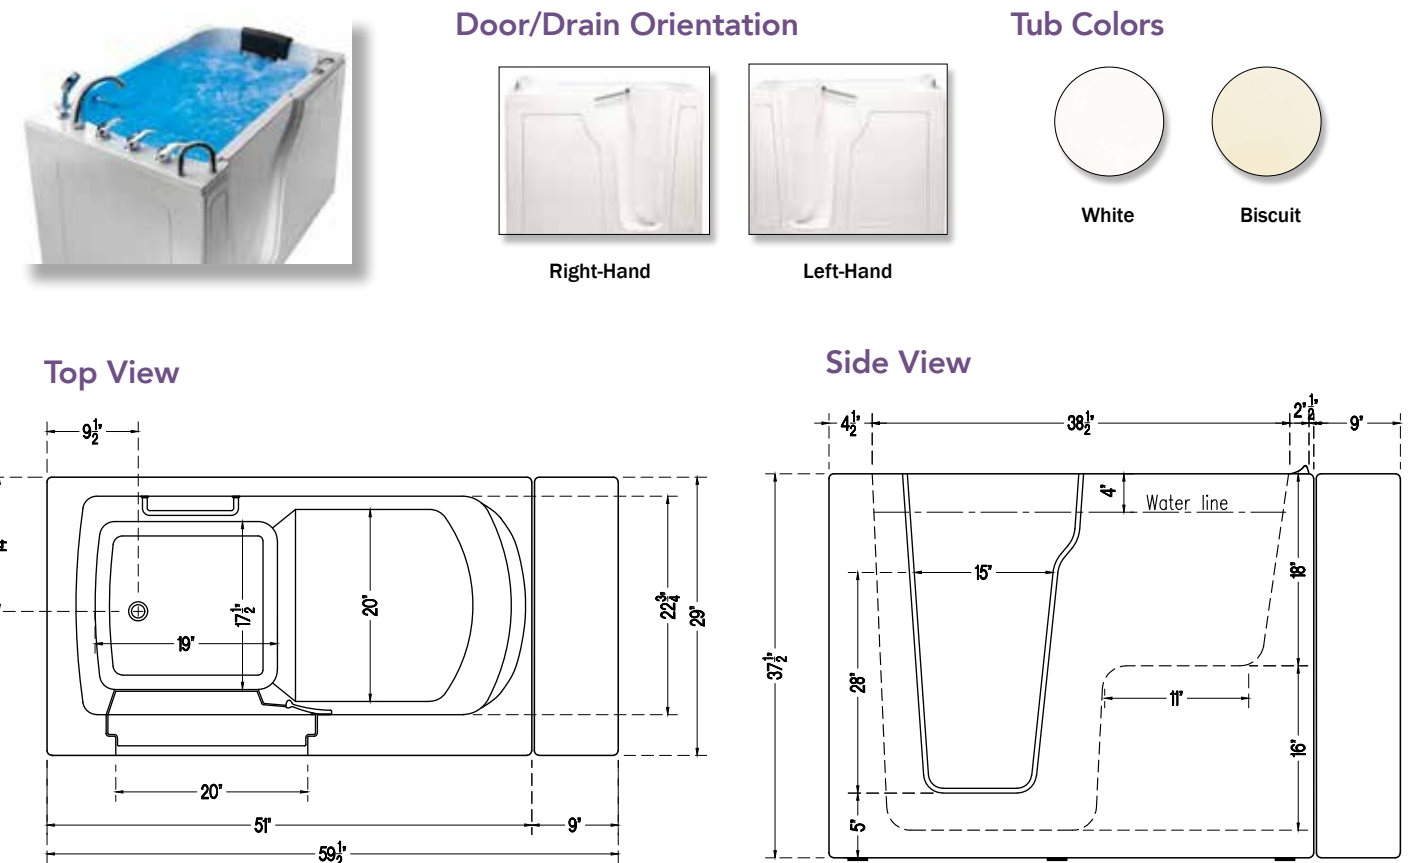

Optional Features L.A. 3052

- Optional baseboard available in white or biscuit
- Drain Options: 2" Quick Drain or Secondary Toe-Touch Emergency Drain
- **Hydromassage System Add-Ons & Upgrades**
  - Inline Heater
  - Aromatherapy System
  - Chromotherapy Light System
  - Ozone Sanitation System
- **Therapeutic System Options**
  - HYDRO – Hydromassage System - 10 Jet
  - DUAL – Hydromassage System - 10 Jet
    – Air Massage System - 20 Jet
    – 2-Speed Blower w/Auto Purge