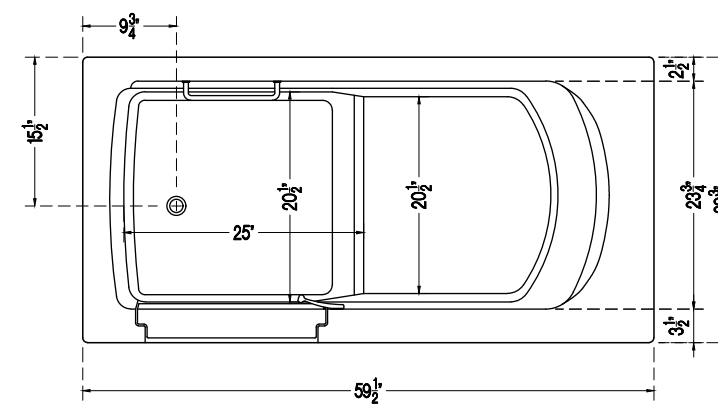

30" W x 60" L x 36" H	17" H x 20½" W	155 lbs	18" (at top)
TUB DIMENSIONS	SEAT DIMENSIONS	TUB WEIGHT	DOOR WIDTH

Standard Features L.A. 3060

- Marine-Grade Fiberglass & Resin Composite Tub Shell
- High-Gloss, Triple-Coated Gelcoat Finish
- One-Piece, Stainless-Steel Support Frame
- 6 Adjustable Leveling Legs
- Low, 6" Door Threshold
- Ergonomic, Push/Pull Door Handle
- Water-Tight Door Seal
- Inward Swinging Door
- 17" High, ADA-Compliant, Contoured Seat
- Neck Pillow
- Interior Safety Grab Bar
- Deck-Mounted, U-Shaped Grab Bar
- Non-Slip, Textured Floor
- Integrated Door Drain
- 4-piece Chrome Faucet
- 2 Integrated Front Access Maintenance Panels
- Color-Matched Extension Kit to fit 60"
- Flangeless Design
- 1 HP Pump
- Anti-Scald Valve

Door/Drain Orientation

Right-Hand

Left-Hand

Tub Colors

White

Biscuit

Top View

Side View

Specifications:

29¾" W x 53" L x 37½" H	17" H x 20½" W	165 lbs	18" (at top)
TUB DIMENSIONS	SEAT DIMENSIONS	TUB WEIGHT	DOOR WIDTH

Standard Features L.A. 3052

- Marine-Grade Fiberglass & Resin Composite Tub Shell
- High-Gloss, Triple-Coated Gelcoat Finish
- One-Piece, Stainless-Steel Support Frame
- 6 Adjustable Leveling Legs
- Low, 6" Door Threshold
- Ergonomic, Push/Pull Door Handle
- Water-Tight Door Seal
- Inward Swinging Door
- 17" High, ADA-Compliant, Contoured Seat
- Neck Pillow
- Interior Safety Grab Bar
- Deck-Mounted, U-Shaped Grab Bar
- Non-Slip, Textured Floor
- Integrated Door Drain
- 4-piece Chrome Faucet
- 2 Integrated Front Access Maintenance Panels
- Color-Matched Extension Kit to fit 60"
- Flangeless Design
- 1 HP Pump
- Anti-Scald Valve