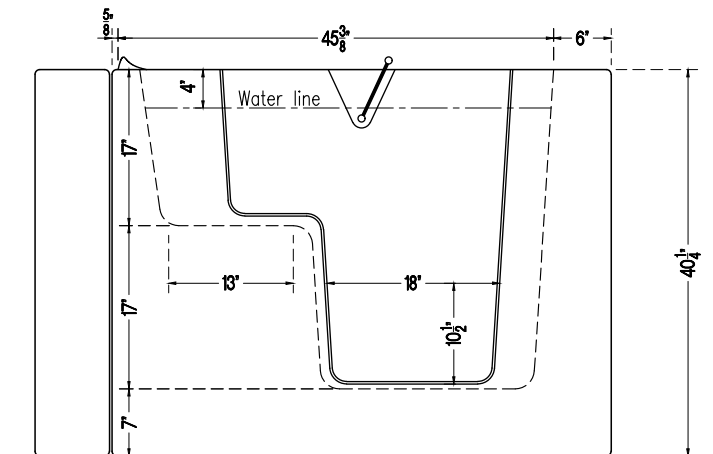

Accessible, compact and functional

The Liquid Accents 3052W represents an ambitious balance of accessibility, compactness, and functionality. The 30" wide, outward-swinging door allows near full front access to the seat making transfers from a wheelchair simpler, while still being able to open the door fully in a narrow, 60" wide bathroom space.

The 3052W comes highly recommended by in-home healthcare professionals for its simplicity when assisting wheelchair users, seniors with limited mobility and those individuals with special needs. Special attention was paid to the door and locking mechanism to ensure a worry-free, leak-proof door seal.

Specifications:

29^{3/4}" W x 52" L x 40^{1/4}" H	17" H x 22" W	185 lbs	34^{1/2} (at top)
TUB DIMENSIONS	SEAT DIMENSIONS	TUB WEIGHT	DOOR WIDTH

Standard Features L.A. 3052W

- Marine-Grade Fiberglass & Resin Composite Tub Shell
- High-Gloss, Triple-Coated Gelcoat Finish
- One-Piece, Stainless-Steel Support Frame
- 6 Adjustable Leveling Legs
- Low, 6" Door Threshold
- Ergonomic, Push/Pull Door Handle
- Water-Tight Door Seal
- Outward Swinging Door
- 17" High, ADA-Compliant, Contoured Seat
- Neck Pillow
- Interior Safety Grab Bar
- Deck-Mounted, U-Shaped Grab Bar
- Non-Slip, Textured Floor
- Integrated Door Drain
- 4-piece Chrome Faucet
- 2 Integrated Front Access Maintenance Panels
- Color-Matched Extension Kit to fit 60"
- Flangeless Design
- 1 HP Pump
- Anti-Scald Valve

Optional Features L.A. 3052W

- Optional baseboard available in white or biscuit
- Drain Options: 2" Quick Drain or Secondary Toe-Touch Emergency Drain

Hydromassage System Add-Ons & Upgrades

- Inline Heater
- Aromatherapy System
- Chromotherapy Light System
- Ozone Sanitation System

Therapeutic System Options