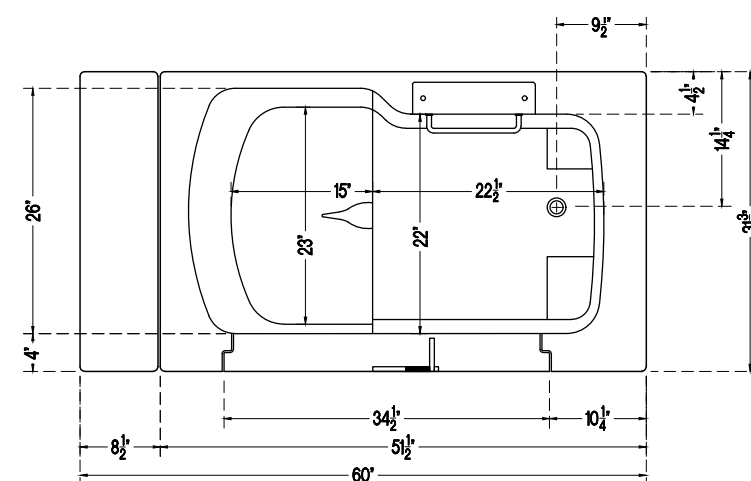

L.A. 3252W

Liquid Accents

Worry-free, easy access

The Liquid Accents 3252W is extremely roomy, luxury-sized, and packed with specialty features. The extra-wide 34½" outward-swinging door is the highlight of this slide-in or transfer seat walk-in tub design. The full seat access from the exterior of the tub was specifically engineered for wheelchair users, seniors with limited mobility and those users with special needs.

The 3252W comes highly recommended by in-home and long-term health care professionals. Special attention was paid to the door and locking mechanism to ensure a worry-free, leak-proof door seal. The 3252W is also an excellent choice for bathers who may have difficulty fitting through smaller tub doorways.

Specifications:

31^{3/4}" W x 51^{1/2}" L x 40^{1/4}" H	17" H x 23" W	195 lbs	34^{1/2}" (at top)
TUB DIMENSIONS	SEAT DIMENSIONS	TUB WEIGHT	DOOR WIDTH

Standard Features L.A. 3252W

- Marine-Grade Fiberglass & Resin Composite Tub Shell
- High-Gloss, Triple-Coated Gelcoat Finish
- One-Piece, Stainless-Steel Support Frame
- 6 Adjustable Leveling Legs
- Low, 6" Door Threshold
- Ergonomic, Push/Pull Door Handle
- Water-Tight Door Seal
- Outward Swinging Door
- 17" High, ADA-Compliant, Contoured Seat
- Neck Pillow
- Interior Safety Grab Bar
- Deck-Mounted, U-Shaped Grab Bar
- Non-Slip, Textured Floor
- Integrated Door Drain
- 4-piece Chrome Faucet
- 2 Integrated Front Access Maintenance Panels
- Color-Matched Extension Kit to fit 60"
- Flangeless Design
- 1 HP Pump
- Anti-Scald Valve

Optional Features L.A. 3252W

- Optional baseboard available in white or biscuit
- Drain Options: 2" Quick Drain or Secondary Toe-Touch Emergency Drain

Hydromassage System Add-Ons & Upgrades