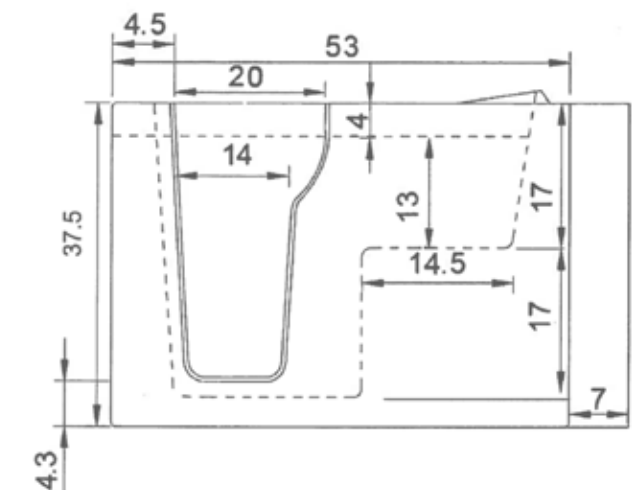

L.A. 3053 Alexis

Liquid Accents

Safety, independence, comfort

With the Alexis Walk-in Bathtub, bathing at home is effortless, safe and soothing. Easy to enter with a low threshold and built-in safety grab bar. The Alexis has everything you need in a walk-in bathtub. Plus, the Alexis is the only walk-in bathtub to offer all five relaxing therapeutic features standard. These features operate independently or simultaneously providing the comfort and relief you seek. The Alexis Walk-in Bathtub conveniently fits into the same space as a standard-sized 60" bathtub or shower.

Specifications:

29^{3/4}" W x 53" L x 37^{1/2}" H	17" W x 24" L	185 lbs	20" (at top)
TUB DIMENSIONS	SEAT DIMENSIONS	TUB WEIGHT	DOOR WIDTH

Standard Features L.A. 3053 ALEXIS

- Stylish chrome fixtures and hand held sprayer
- Dual drains empty the tub quickly
- Easy-to-clean, scratch- and stain-resistant gel coat finish
- Energy saving structural thickness insulates bath and maintains constant water temperature
- Slip-resistant floor
- Stainless steel safety grab bar
- Removable neck/back and seat cushions
- 18 chrome-capped, copper air jets
- 10 chrome water jets (6 on back, 2 on feet, 2 on calves), 28 jets in all
- Chromatherapy, aromatherapy and ozonator
- Color-Matched Extension Kit to fit 60"
- 400 watt, 3.6 amp air blower, 7.5 amp pump motor
- 1500 watt in-line heater, 13.6 amp
- 17" h X 24" w ADA-Compliant seat
- Anti-Overheat automatic switch off

Optional Features L.A. 3053 ALEXIS

- Optional baseboard available in white or biscuit
- Digital Thermometer Hand Shower (Wand color indicates water temperature)

Door/Drain Orientation

Tub Colors

Top View

Side View