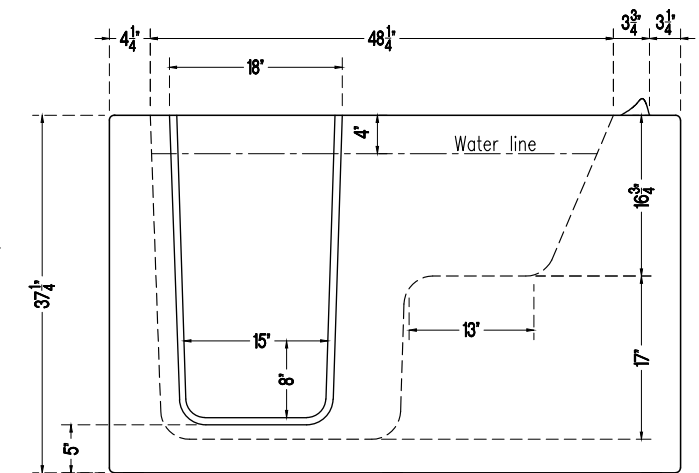

30" W x 60" L x 36" H	17" H x 20½" W	155 lbs	18" (at top)
TUB DIMENSIONS	SEAT DIMENSIONS	TUB WEIGHT	DOOR WIDTH

Standard Features L.A. 3060

- Marine-Grade Fiberglass & Resin Composite Tub Shell
- High-Gloss, Triple-Coated Gelcoat Finish
- One-Piece, Stainless-Steel Support Frame
- 6 Adjustable Leveling Legs
- Low, 6" Door Threshold
- Ergonomic, Push/Pull Door Handle
- Water-Tight Door Seal
- Inward Swinging Door
- 17" High, ADA-Compliant, Contoured Seat
- Neck Pillow
- Interior Safety Grab Bar
- Deck-Mounted, U-Shaped Grab Bar
- Non-Slip, Textured Floor
- Integrated Door Drain
- 4-piece Chrome Faucet
- 2 Integrated Front Access Maintenance Panels
- Color-Matched Extension Kit to fit 60"
- Flangeless Design
- 1 HP Pump
- Anti-Scald Valve

Door/Drain Orientation

Right-Hand

Left-Hand

Tub Colors

White

Biscuit

Top View

Side View

Specifications:

29¾" W x 53" L x 37½" H	17" H x 20½" W	165 lbs	18" (at top)
TUB DIMENSIONS	SEAT DIMENSIONS	TUB WEIGHT	DOOR WIDTH

Standard Features L.A. 3052

- Marine-Grade Fiberglass & Resin Composite Tub Shell
- High-Gloss, Triple-Coated Gelcoat Finish
- One-Piece, Stainless-Steel Support Frame
- 6 Adjustable Leveling Legs
- Low, 6" Door Threshold
- Ergonomic, Push/Pull Door Handle
- Water-Tight Door Seal
- Inward Swinging Door
- 17" High, ADA-Compliant, Contoured Seat
- Neck Pillow
- Interior Safety Grab Bar
- Deck-Mounted, U-Shaped Grab Bar
- Non-Slip, Textured Floor
- Integrated Door Drain
- 4-piece Chrome Faucet
- 2 Integrated Front Access Maintenance Panels
- Color-Matched Extension Kit to fit 60"
- Flangeless Design
- 1 HP Pump
- Anti-Scald Valve