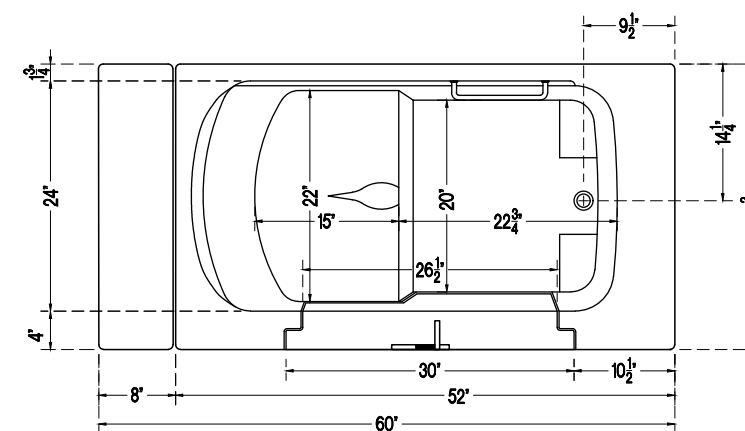

Accessible, compact and functional

The Liquid Accents 3052W represents an ambitious balance of accessibility, compactness, and functionality. The 30" wide, outward-swinging door allows near full front access to the seat making transfers from a wheelchair simpler, while still being able to open the door fully in a narrow, 60" wide bathroom space.

The 3052W comes highly recommended by in-home healthcare professionals for its simplicity when assisting wheelchair users, seniors with limited mobility and those individuals with special needs. Special attention was paid to the door and locking mechanism to ensure a worry-free, leak-proof door seal.

Specifications:

29^{3/4}" W x 52" L x 40^{1/4}" H	17" H x 22" W	185 lbs	34^{1/2} (at top)
TUB DIMENSIONS	SEAT DIMENSIONS	TUB WEIGHT	DOOR WIDTH

Standard Features L.A. 3052W

- Marine-Grade Fiberglass & Resin Composite Tub Shell
- High-Gloss, Triple-Coated Gelcoat Finish
- One-Piece, Stainless-Steel Support Frame
- 6 Adjustable Leveling Legs
- Low, 6" Door Threshold
- Ergonomic, Push/Pull Door Handle
- Water-Tight Door Seal
- Outward Swinging Door
- 17" High, ADA-Compliant, Contoured Seat
- Neck Pillow
- Interior Safety Grab Bar
- Deck-Mounted, U-Shaped Grab Bar
- Non-Slip, Textured Floor
- Integrated Door Drain
- 4-piece Chrome Faucet
- 2 Integrated Front Access Maintenance Panels
- Color-Matched Extension Kit to fit 60"
- Flangeless Design
- 1 HP Pump
- Anti-Scald Valve

Optional Features L.A. 3052W

- Optional baseboard available in white or biscuit
- Drain Options: 2" Quick Drain or Secondary Toe-Touch Emergency Drain

Hydromassage System Add-Ons & Upgrades

- Inline Heater
- Aromatherapy System
- Chromotherapy Light System
- Ozone Sanitation System

Therapeutic System Options